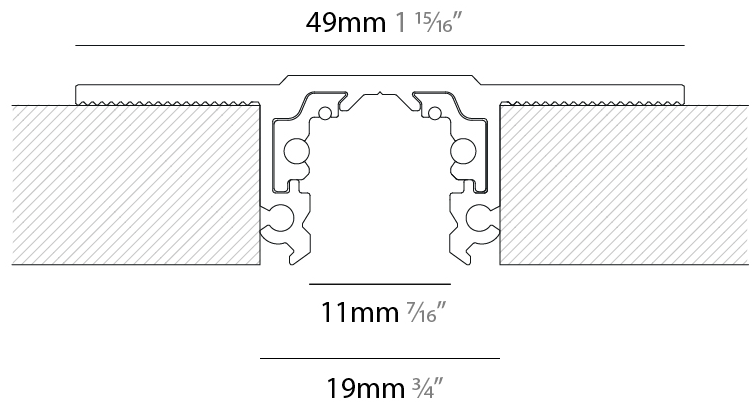

PROJECT
TYPE
SPECIFIER
QUANTITY
DATE

MINIMAL TRACK TRIMLESS

A3MINTRK-TRM-SYS

base number

1. To build a product code in our configurator select the specify button on the base model # product page
2. To build a manual product code on this datasheet choose from the options listed below in blue font and add the suffix to the base model #

GENERAL

Series: Minimal Track
Brand: Prolicht
Division: Architectural
Mounting Type: Trimless
Mounting Location: Wall / Ceiling
Subcategory: Profile

PHYSICAL

Fixture Finish: SSR / BKV / CWI / CRY / HAB / UFT / ITA / RUA / FTG / MYG / LOD / PUS / FRO / FUP / KIA / POP / BLS / SPG / MEY / GOH / GUM / CHC / COM / ABZ / JAG / OBR / MOS / ROR
Fixture Material: Anodized Aluminum

ELECTRICAL

Lamp Type: LED (Zhaga Standard)
Dimming: Non-Dimmable
Driver Included: No
Driver Location: Remote
Driver Type: Constant Voltage - Universal
Driver Class: Class 2
Input Voltage (V): 120 - 277
Output Voltage (V): 48
Upon Request: DALI dimming

LED

Lamp Life (hrs): 50000

OPTICAL

RATINGS AND CERTIFICATIONS

Certified By: Certified for North American Standards
IP rating: IP20